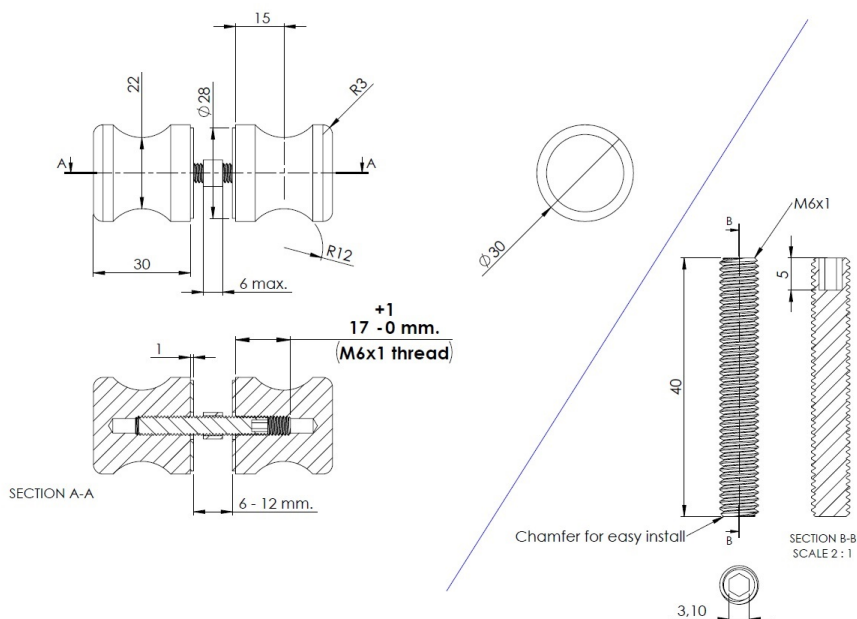

PRODUCT SHEET

Description:

Brass Door Knob "Wien", \varnothing 30mm, Polished Brass, 6-12mm Glass, Drill Hole \varnothing 10 mm

Item number:

15.24.048-1

Units	Box	Carton	HS Code	Barcode
Pair			8302415000	 5704866513500